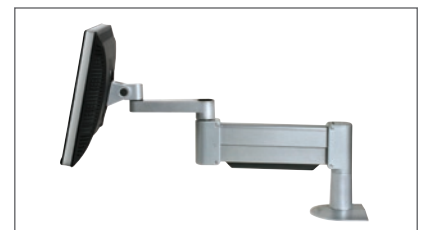

# Free™ HD

Floating Flat Panel Arm

Our most stable heavy duty (HD) arm in the Free™ Series. The Free™ HD floats big LCD monitors up to 21 kg (46 lbs). Comes complete with a very stable desk clamp mount.

## FEATURES

- ▲ Gas cylinder “floats” monitor above desk—instantly raise and lower monitor
- ▲ Extends up to 61 cm (24”), with 39 cm (15.5”) vertical range and folds up to occupy just under 10 cm (4”) of space
- ▲ Tilt monitor up to 200 degrees
- ▲ Rotates 360 degrees at three joints
- ▲ Integrated cable management system keeps your work surface free of annoying cable clutter
- ▲ Made of steel and sturdy cast aluminum

## COMPATIBILITY

- ▲ Works with VESA® compatible monitors, 75mm and 100mm

Folds to save maximum space

Monitor pivots from landscape to portrait

61 cm (24”) of horizontal range

Integrated cable management