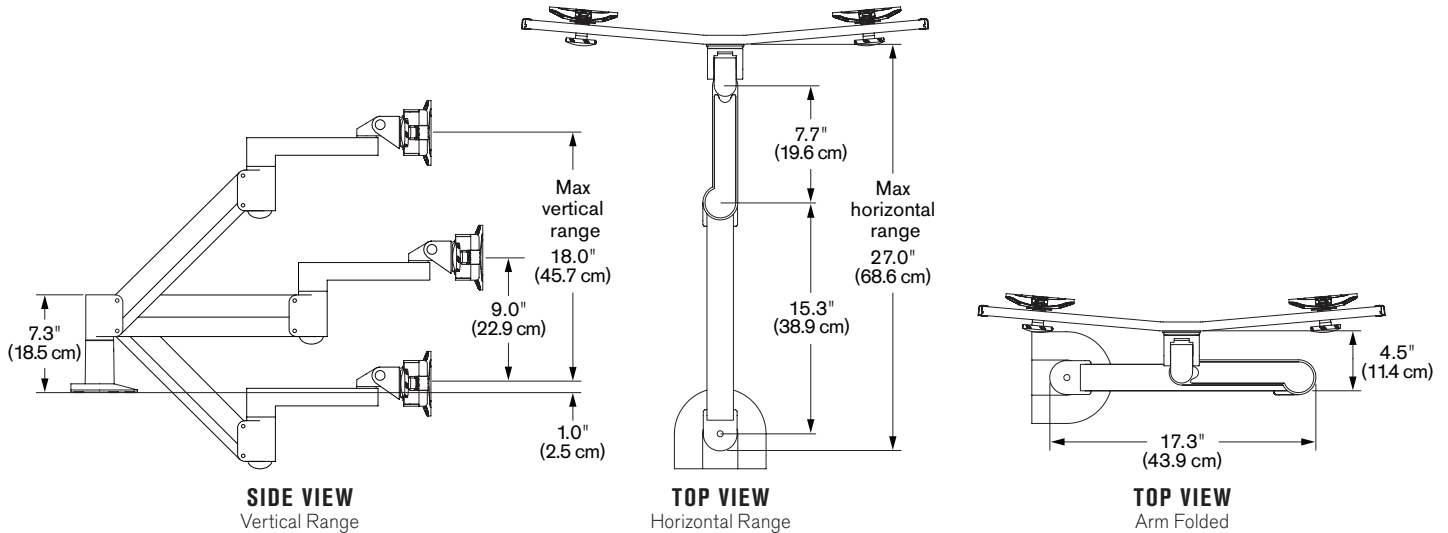

Free™ 7500-Wing

Specifications

ARM CAPABILITIES

- Vertical range**..... +/- 9" (22.9 cm) from horizontal
- Horizontal range**..... 27" (68.6 cm)
- Rotation**..... 360 degrees at three joints
- Monitor tilt**..... 200 degrees
- Monitor pivot**..... Landscape to portrait
- Monitor compatibility**..... VESA® 75mm and 100mm
- Cable management**..... Cables are concealed in arm
- Mounting options**..... FLEXmount™, Slatwall, Wall, Thru-Desk
- Monitor weight/model number**..... 3.5 - 13.5 lbs (1.6 - 6.1 kg) / 7500-Wing-1000
9 - 21 lbs (4.1 - 9.5 kg) / 7500-Wing-1500

WING BRACKET CAPABILITIES

Max monitor width* 23" (58.4 cm)** per monitor

* Monitor width is measured from end to end of the monitor as shown here:
** This measurement is based on a monitor depth of 2.5" (6.3 cm).
The depth of the monitor will have a slight effect on the overall max dimension.