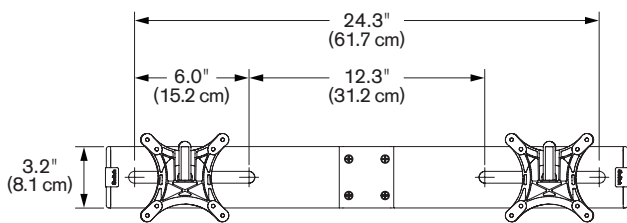

Free™ 7500-Wing

Specifications

ARM CAPABILITIES

- Vertical range**..... +/- 9" (22.9 cm) from horizontal
- Horizontal range**..... 27" (68.6 cm)
- Rotation**..... 360 degrees at three joints
- Monitor tilt**..... 200 degrees
- Monitor pivot**..... Landscape to portrait
- Monitor compatibility**..... VESA® 75mm and 100mm
- Cable management**..... Cables are concealed in arm
- Mounting options**..... FLEXmount™, Slatwall, Wall, Thru-Desk
- Monitor weight/model number**..... 3.5 - 13.5 lbs (1.6 - 6.1 kg) / 7500-Wing-1000
9 - 21 lbs (4.1 - 9.5 kg) / 7500-Wing-1500

WING BRACKET CAPABILITIES

Max monitor width* 23" (58.4 cm)** per monitor

* Monitor width is measured from end to end of the monitor as shown here:
** This measurement is based on a monitor depth of 2.5" (6.3 cm).
The depth of the monitor will have a slight effect on the overall max dimension.