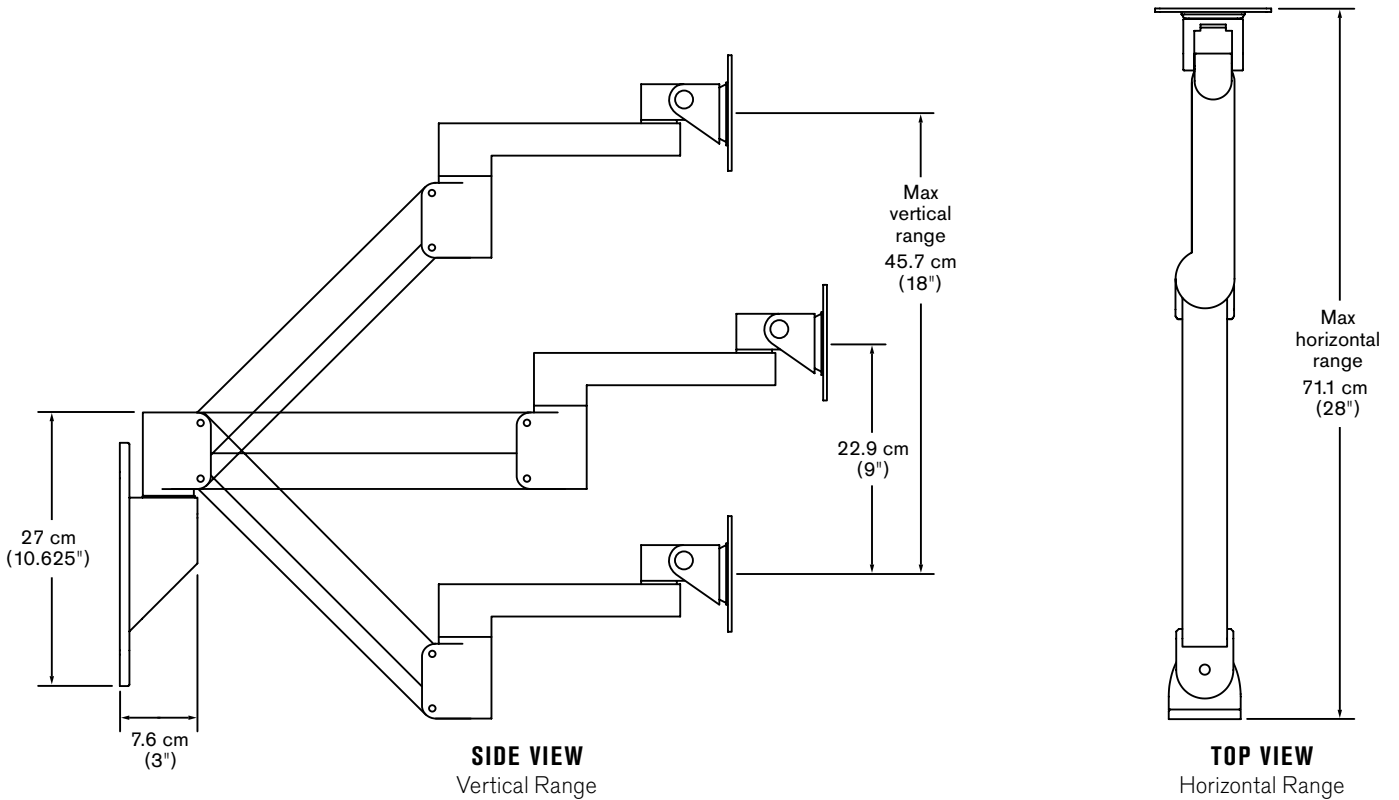

# Free™ 7500

Specifications

- Vertical range:**..... 45.7 cm (18")
- Horizontal range:**..... 71.1 cm (28")
- Rotation:**..... 360 degrees at three joints
- Monitor tilt:**..... 200 degrees
- Monitor pivot:**..... Landscape to portrait
- Monitor compatibility:**..... VESA® 75mm and 100mm
- Cable management:**..... Cables are concealed in arm
- Monitor weight/model number:**..... 3.2 - 12.3 kg (7 - 27 lbs) / 7500-1000-NM-101

## MOUNTING OPTIONS

Wall Mount  
Model 8325

Pole Clamp  
Model 8210

Desk Clamp  
Model 6535

Phone: +45 70 238 268 | Fax: +45 70 238 269 | E-mail: sales@LCDarms.eu | Web: www.LCDarms.eu

This product is protected by one or more of the following U.S. Patent Nos., and other United States and foreign patents applied for: 6,076,785, 6,273,383, 6,409,134, 6,478,274, 6,499,704, 6,505,988, 6,609,691, 6,19,606, 6,719,253, 6,726,167, 6,736,364, 6,783,105, 6,854,698, 6,915,994, 6,935,883, 6,955,328, 6,983,917, 6,986,489, 7,014,157, 7,017,874, 7,048,242, 7,059,574, 7,063,296, 7,066,433, 7,066,435, D435,852, D491,952, D492,893.