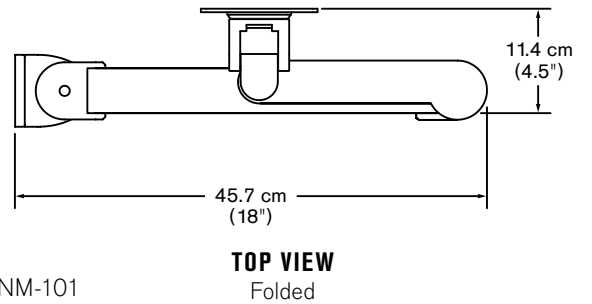

# Free™ 7500

Specifications

- Vertical range:**..... 45.7 cm (18")
- Horizontal range:**..... 71.1 cm (28")
- Rotation:**..... 360 degrees at three joints
- Monitor tilt:**..... 200 degrees
- Monitor pivot:**..... Landscape to portrait
- Monitor compatibility:**..... VESA® 75mm and 100mm
- Cable management:**..... Cables are concealed in arm
- Monitor weight/model number:**..... 3.2 - 12.3 kg (7 - 27 lbs) / 7500-1000-NM-101