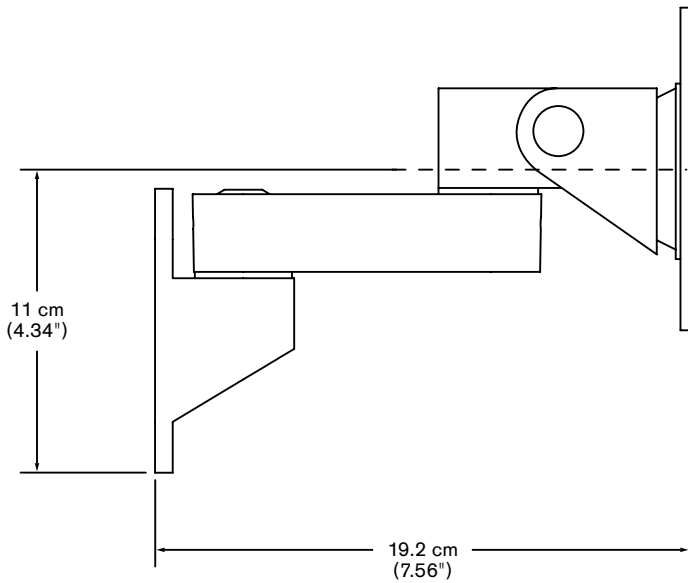

# Free™ 9110-4

Specifications

**SIDE VIEW**

**TOP VIEW**

- Horizontal range:**..... 19.2 cm (7.56")
- Rotation:**..... Left and right 30 degrees
- Monitor tilt:**..... Up and down 30 degrees
- Monitor pivot:**..... Landscape to portrait
- Monitor compatibility:**..... VESA® 75mm and 100mm
- Monitor weight/model number:**..... < 18 kg (40 lbs) / 9110-4-101