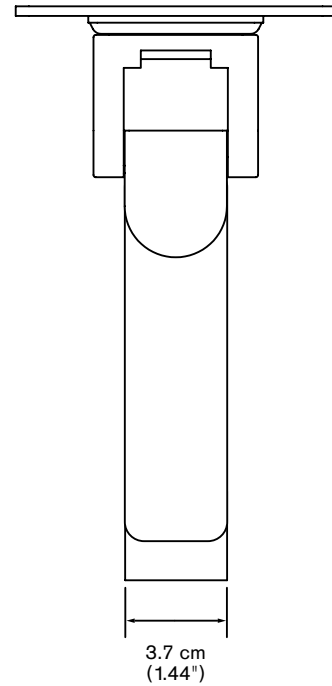

# Free™ 9110-4

Specifications

**SIDE VIEW**

**TOP VIEW**

- Horizontal range:**..... 19.2 cm (7.56")
- Rotation:**..... Left and right 30 degrees
- Monitor tilt:**..... Up and down 30 degrees
- Monitor pivot:**..... Landscape to portrait
- Monitor compatibility:**..... VESA® 75mm and 100mm
- Monitor weight/model number:**..... < 18 kg (40 lbs) / 9110-4-101