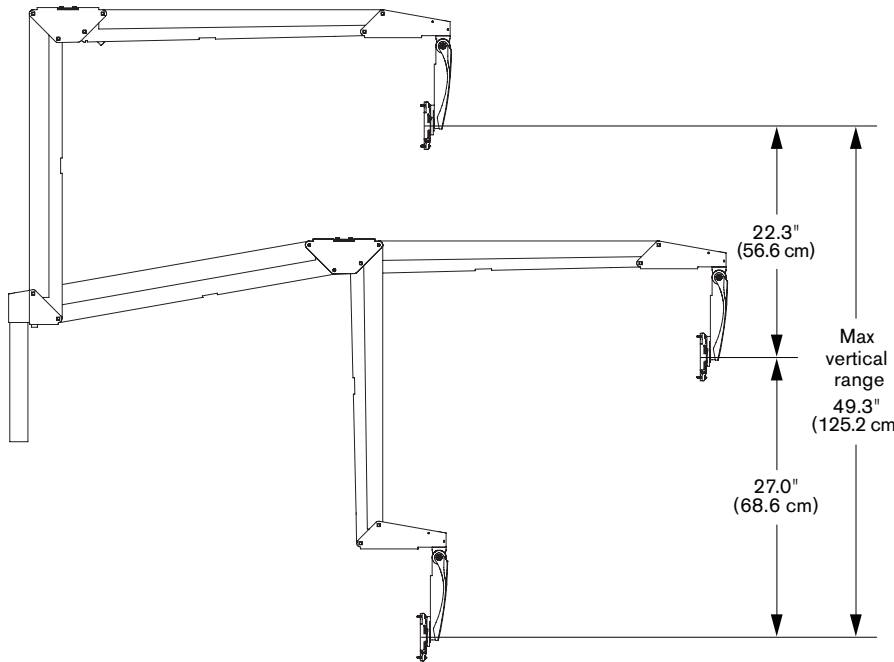

SIDE VIEW
Vertical Range