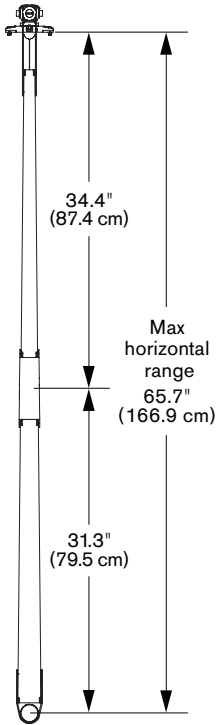

Model 9400

Specifications

TOP VIEW
Horizontal Range