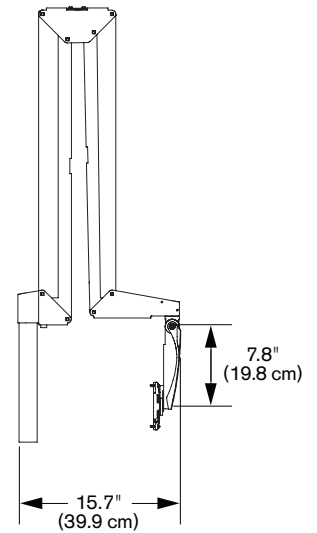

SIDE VIEW
Arm Folded

CAPABILITIES

Vertical range.....	49.3" (125.2 cm)
Horizontal range.....	65.7" (166.9 cm)
Monitor tilt.....	up to 60 degrees
Monitor rotation.....	340 degrees
Monitor compatibility.....	VESA® 75mm and 100mm
Cable management.....	Cables are concealed in arm
Monitor weight.....	4 - 18 lbs (1.8 - 8.2 kg)

Phone: 800.524.2744 | Fax: 610.253.9521 | E-mail: sales@LCDarms.com | Web: www.LCDarms.com