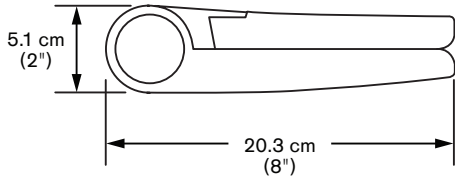

# Cricket™

Specifications

**SIDE VIEW**  
(Folded)

**FRONT VIEW**  
(Folded)

**SIDE VIEW**

**FRONT VIEW**

**Folded size (L x W x D):** ..... 20.3 cm (8") x 5.1 cm (2") x 2.5 cm (1")

**Weight:** ..... 0.17 kg (6 oz)

**Height adjustment:** ..... 11° to 60° (in six increments)

**Laptop/Tablet PC compatibility:** .... < 5.4 kg (12 lbs)

Phone: +45 70 238 268 | Fax: +45 70 238 269 | E-mail: sales@LCDarms.eu | Web: www.LCDarms.eu