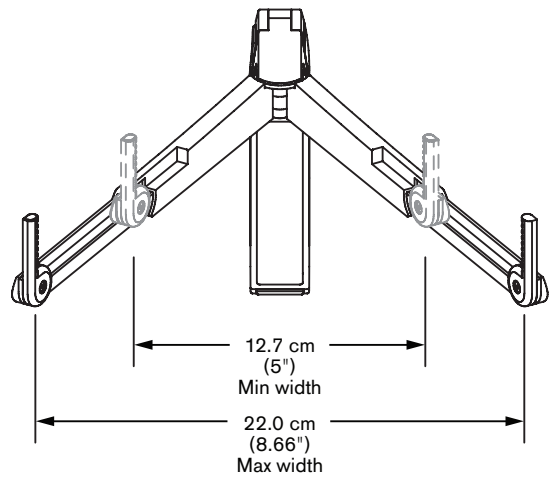

# Cricket™

Specifications

**SIDE VIEW**  
(Folded)

**FRONT VIEW**  
(Folded)

**SIDE VIEW**

**FRONT VIEW**

**Folded size (L x W x D):** ..... 20.3 cm (8") x 5.1 cm (2") x 2.5 cm (1")

**Weight:** ..... 0.17 kg (6 oz)

**Height adjustment:** ..... 11° to 60° (in six increments)

**Laptop/Tablet PC compatibility:** .... < 5.4 kg (12 lbs)

Phone: +45 70 238 268 | Fax: +45 70 238 269 | E-mail: sales@LCDarms.eu | Web: www.LCDarms.eu