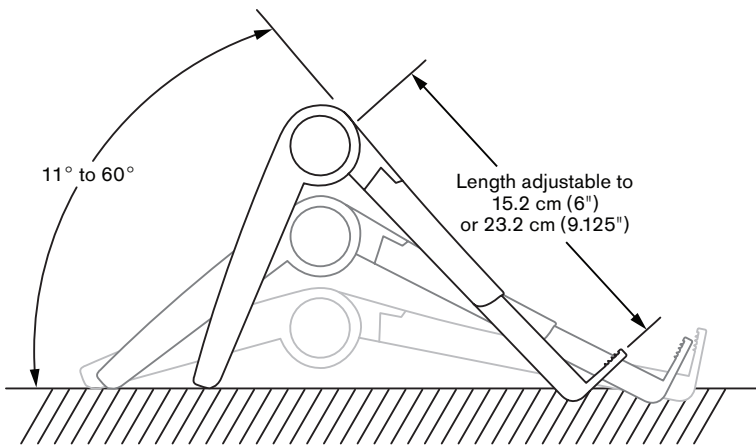

# Cricket™

Specifications

**SIDE VIEW**  
(Folded)

**FRONT VIEW**  
(Folded)

**SIDE VIEW**

**FRONT VIEW**

**Folded size (L x W x D):** ..... 20.3 cm (8") x 5.1 cm (2") x 2.5 cm (1")

**Weight:** ..... 0.17 kg (6 oz)

**Height adjustment:** ..... 11° to 60° (in six increments)

**Laptop/Tablet PC compatibility:** .... < 5.4 kg (12 lbs)

Phone: +45 70 238 268 | Fax: +45 70 238 269 | E-mail: sales@LCDarms.eu | Web: www.LCDarms.eu