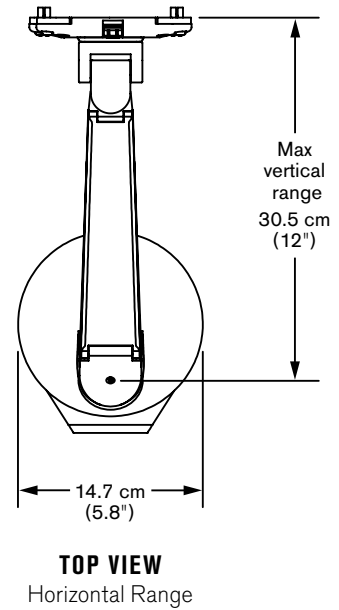

# EVO™ 5500

Specifications

- Vertical range:**..... 31.8 cm (12.5")
- Horizontal range:**..... 30.5 cm (12")
- Rotation:**..... 360 degrees at three joints
- Monitor tilt:**..... 185 degrees
- Monitor pivot:**..... Landscape to portrait
- Monitor compatibility:**..... VESA® 75mm and 100mm
- Cable management:**..... Cables are clipped beneath arm
- Mounting options:**..... Desk Clamp (5 cm [2"] thickness or less)  
Thru-Desk (5 cm [2"] thickness or less)  
Grommet Mount (5 cm [2"] thickness or less)
- Monitor weight/model number:**..... 4.5 - 8 kg (10 - 18 lbs) / 5500-350-FM-SC  
(Other ranges available upon request)