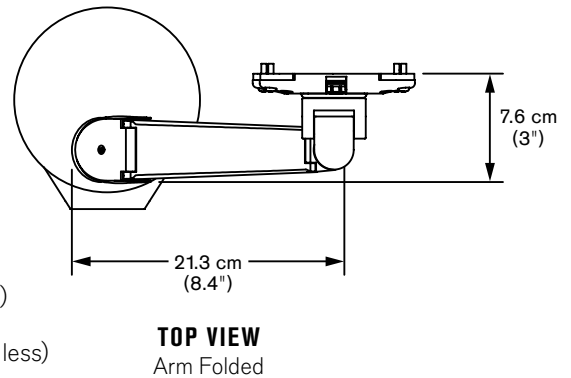

# EVO™ 5500

Specifications

- Vertical range:**..... 31.8 cm (12.5")
- Horizontal range:**..... 30.5 cm (12")
- Rotation:**..... 360 degrees at three joints
- Monitor tilt:**..... 185 degrees
- Monitor pivot:**..... Landscape to portrait
- Monitor compatibility:**..... VESA® 75mm and 100mm
- Cable management:**..... Cables are clipped beneath arm
- Mounting options:**..... Desk Clamp (5 cm [2"] thickness or less)  
Thru-Desk (5 cm [2"] thickness or less)  
Grommet Mount (5 cm [2"] thickness or less)
- Monitor weight/model number:**..... 4.5 - 8 kg (10 - 18 lbs) / 5500-350-FM-SC  
(Other ranges available upon request)

## EVO™ DESKTOP MOUNT CONFIGURATIONS

Desk Clamp

Thru-Desk

Grommet

Phone: +45 70 238 268 | Fax: +45 70 238 269 | E-mail: sales@LCDarms.eu | Web: www.LCDarms.eu

This product is protected by one or more of the following U.S. Patent Nos., and other United States and foreign patents applied for: 6,076,785, 6,273,383, 6,409,134, 6,478,274, 6,499,704, 6,505,988, 6,609,691, 6,19,606, 6,719,253, 6,726,167, 6,736,364, 6,783,105, 6,854,698, 6,915,994, 6,935,883, 6,955,328, 6,983,917, 6,986,489, 7,014,157, 7,017,874, 7,048,242, 7,059,574, 7,063,296, 7,066,433, 7,066,435, D435,852, D491,952, D492,893.