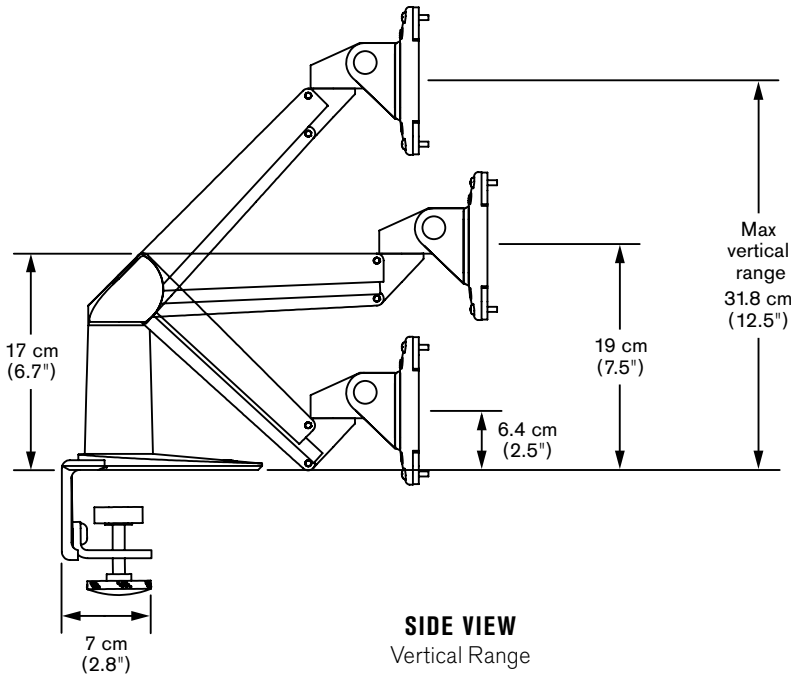

# EVO™ 5500

Specifications

- Vertical range:**..... 31.8 cm (12.5")
- Horizontal range:**..... 30.5 cm (12")
- Rotation:**..... 360 degrees at three joints
- Monitor tilt:**..... 185 degrees
- Monitor pivot:**..... Landscape to portrait
- Monitor compatibility:**..... VESA® 75mm and 100mm
- Cable management:**..... Cables are clipped beneath arm
- Mounting options:**..... Desk Clamp (5 cm [2"] thickness or less)  
Thru-Desk (5 cm [2"] thickness or less)  
Grommet Mount (5 cm [2"] thickness or less)
- Monitor weight/model number:**..... 4.5 - 8 kg (10 - 18 lbs) / 5500-350-FM-SC  
(Other ranges available upon request)

## EVO™ DESKTOP MOUNT CONFIGURATIONS

Desk Clamp

Thru-Desk

Grommet

Phone: +45 70 238 268 | Fax: +45 70 238 269 | E-mail: sales@LCDarms.eu | Web: www.LCDarms.eu

This product is protected by one or more of the following U.S. Patent Nos., and other United States and foreign patents applied for: 6,076,785, 6,273,383, 6,409,134, 6,478,274, 6,499,704, 6,505,988, 6,609,691, 6,19,606, 6,719,253, 6,726,167, 6,736,364, 6,783,105, 6,854,698, 6,915,994, 6,935,883, 6,955,328, 6,983,917, 6,986,489, 7,014,157, 7,017,874, 7,048,242, 7,059,574, 7,063,296, 7,066,433, 7,066,435, D435,852, D491,952, D492,893.