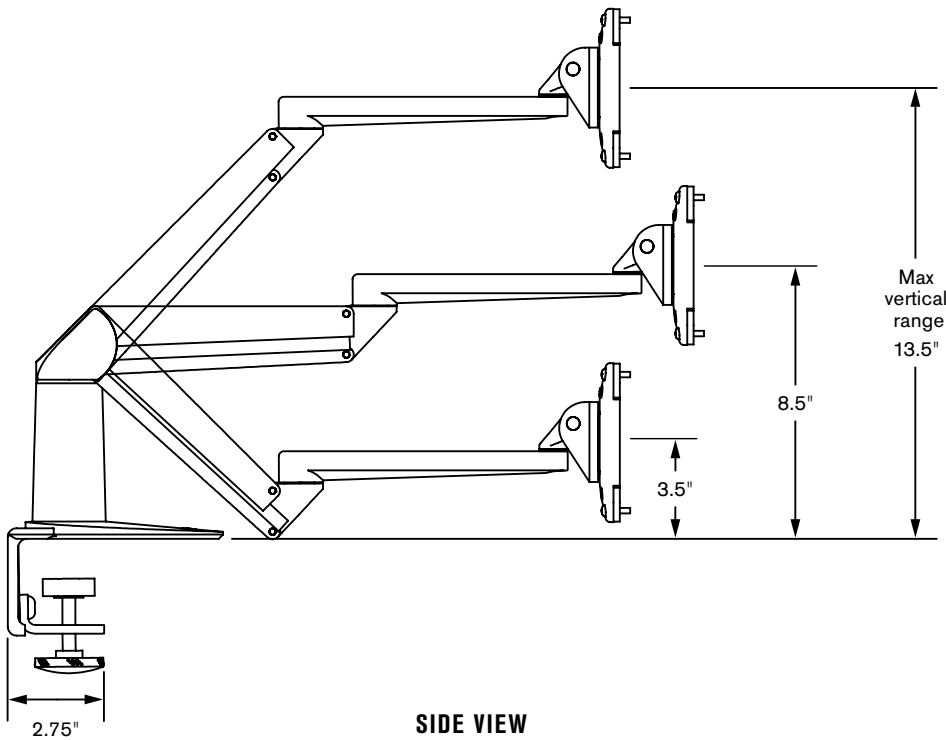

EVO™ 5507

Specifications

SIDE VIEW
Vertical Range

TOP VIEW
Horizontal Range

- Vertical range:**..... 13.5"
- Horizontal range:**..... 18"
- Rotation:**..... 360 degrees at three joints
- Monitor tilt:**..... 185 degrees
- Monitor pivot:**..... Landscape to portrait
- Monitor compatibility:**..... VESA® MIS-D, 100/75, C compliant
- Cable management:**..... Cables are clipped beneath arm
- Mounting options:**..... Desk clamp (2" thickness or less)
Grommet mount (2" or larger)
Slatwall, Slatrail and Wall bracket (sold separately)
- Monitor weight/model number:**..... 6 - 13 lbs (5507-250)
13 - 21 lbs (5507-450)