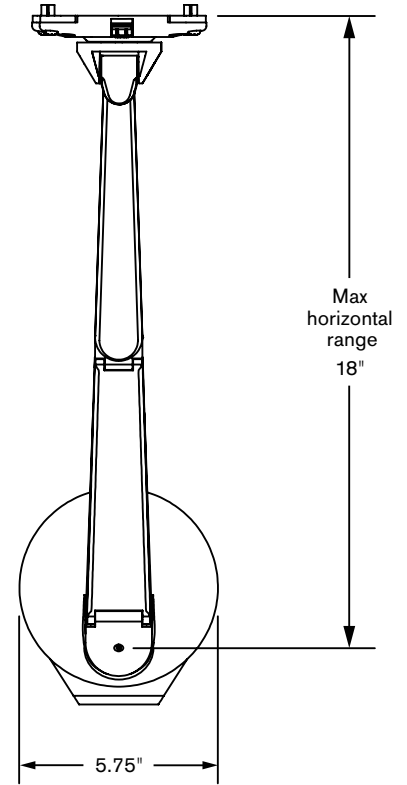

EVO™ 5507

Specifications

SIDE VIEW
Vertical Range

TOP VIEW
Horizontal Range

- Vertical range:**..... 13.5"
- Horizontal range:**..... 18"
- Rotation:**..... 360 degrees at three joints
- Monitor tilt:**..... 185 degrees
- Monitor pivot:**..... Landscape to portrait
- Monitor compatibility:**..... VESA® MIS-D, 100/75, C compliant
- Cable management:**..... Cables are clipped beneath arm
- Mounting options:**..... Desk clamp (2" thickness or less)
Grommet mount (2" or larger)
Slatwall, Slatrail and Wall bracket (sold separately)
- Monitor weight/model number:**..... 6 - 13 lbs (5507-250)
13 - 21 lbs (5507-450)

TOP VIEW
Arm Folded

Phone: 800.524.2744 | Fax: 610.253.9521 | E-mail: sales@LCDarms.com | Web: www.LCDarms.com

This product is protected by one or more of the following U.S. Patent Nos., and other United States and foreign patents applied for: 6,076,785, 6,273,383, 6,409,134, 6,478,274, 6,499,704, 6,505,988, 6,609,691, 6,119,606, 6,719,253, 6,726,167, 6,736,364, 6,783,105, 6,854,698, 6,915,994, 6,935,883, 6,955,328, 6,983,917, 6,986,489, 7,014,157, 7,017,874, 7,048,242, 7,059,574, 7,063,296, 7,066,433, 7,066,435, D435,852, D491,952, D492,893.