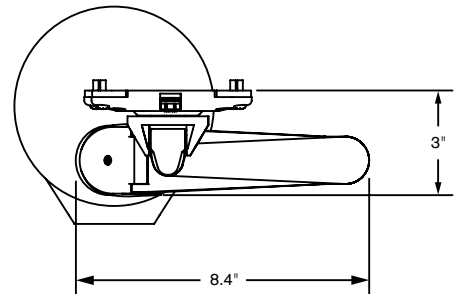

EVO™ 5507

Specifications

SIDE VIEW
Vertical Range

TOP VIEW
Horizontal Range

- Vertical range:**..... 13.5"
- Horizontal range:**..... 18"
- Rotation:**..... 360 degrees at three joints
- Monitor tilt:**..... 185 degrees
- Monitor pivot:**..... Landscape to portrait
- Monitor compatibility:**..... VESA® MIS-D, 100/75, C compliant
- Cable management:**..... Cables are clipped beneath arm
- Mounting options:**..... Desk clamp (2" thickness or less)
Grommet mount (2" or larger)
Slatwall, Slatrail and Wall bracket (sold separately)
- Monitor weight/model number:**..... 6 - 13 lbs (5507-250)
13 - 21 lbs (5507-450)