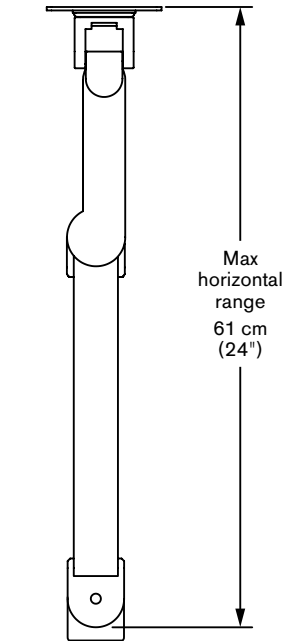

Free™ 6618

Specifications

SIDE VIEW
Vertical Range

TOP VIEW
Horizontal Range

- Vertical range:**..... 39.4 cm (15.5")
- Horizontal range:**..... 61 cm (24")
- Rotation:**..... 360 degrees at three joints
- Monitor tilt:**..... 200 degrees
- Monitor pivot:**..... Landscape to portrait
- Monitor compatibility:**..... VESA® 75mm and 100mm
- Cable management:**..... Cables are concealed in arm
- Monitor weight/model number:**..... 4.5 - 10 kg (10 - 22 lbs) / 6618-800-119
(Other ranges available upon request)

TOP VIEW
Arm Folded

FLEXMOUNT™ MOUNTING OPTIONS (INCLUDED)

Desk Clamp
(9 cm [3.5"]
thickness or less)

Thru-Desk

Wall

Reverse Wall

Grommet Hole
(6.4 cm [2.5"] or larger)

Side Bolt