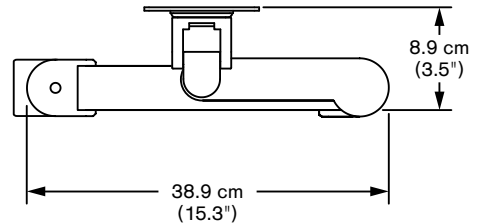

Free™ 6618

Specifications

SIDE VIEW
Vertical Range

TOP VIEW
Horizontal Range

- Vertical range:**..... 39.4 cm (15.5")
- Horizontal range:**..... 61 cm (24")
- Rotation:**..... 360 degrees at three joints
- Monitor tilt:**..... 200 degrees
- Monitor pivot:**..... Landscape to portrait
- Monitor compatibility:**..... VESA® 75mm and 100mm
- Cable management:**..... Cables are concealed in arm
- Monitor weight/model number:**..... 4.5 - 10 kg (10 - 22 lbs) / 6618-800-119
(Other ranges available upon request)

TOP VIEW
Arm Folded

FLEXMOUNT™ MOUNTING OPTIONS (INCLUDED)

Desk Clamp
(9 cm [3.5"]
thickness or less)

Thru-Desk

Wall

Reverse Wall

Grommet Hole
(6.4 cm [2.5"] or larger)

Side Bolt