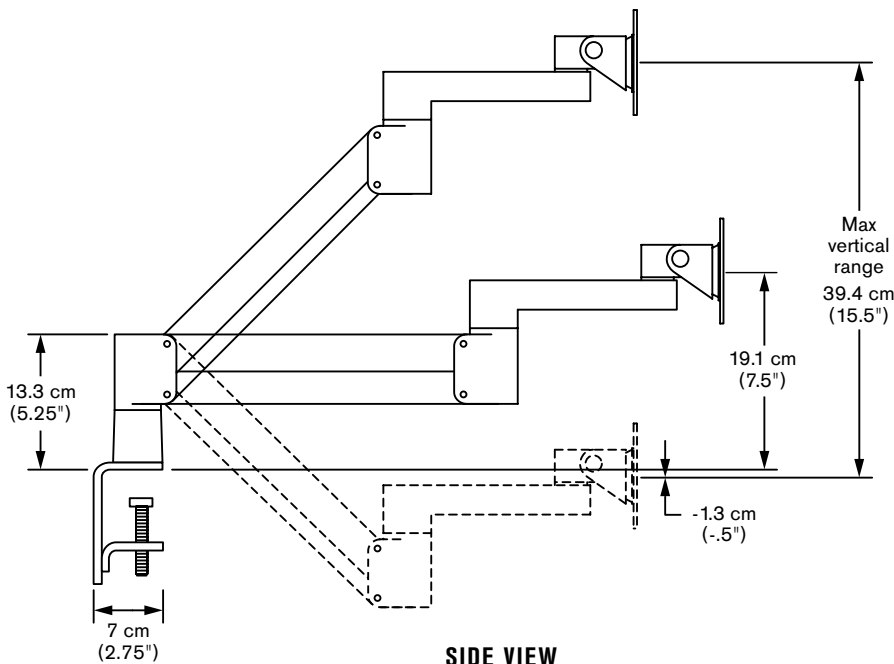

Free™ 6618

Specifications

SIDE VIEW
Vertical Range

TOP VIEW
Horizontal Range

- Vertical range:**..... 39.4 cm (15.5")
- Horizontal range:**..... 61 cm (24")
- Rotation:**..... 360 degrees at three joints
- Monitor tilt:**..... 200 degrees
- Monitor pivot:**..... Landscape to portrait
- Monitor compatibility:**..... VESA® 75mm and 100mm
- Cable management:**..... Cables are concealed in arm
- Monitor weight/model number:**..... 4.5 - 10 kg (10 - 22 lbs) / 6618-800-119
(Other ranges available upon request)

TOP VIEW
Arm Folded

FLEXMOUNT™ MOUNTING OPTIONS (INCLUDED)

Desk Clamp
(9 cm [3.5"]
thickness or less)

Thru-Desk

Wall

Reverse Wall

Grommet Hole
(6.4 cm [2.5"] or larger)

Side Bolt